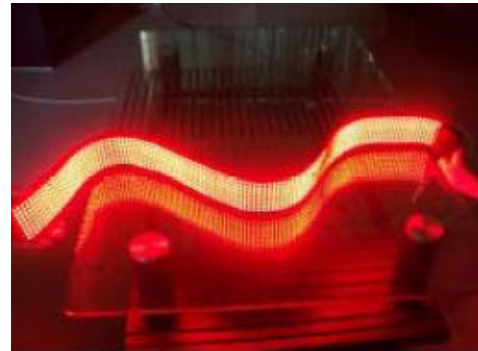

Flexible LED Signs

- ☑ Flexible chassis & soft cover to enable configuration conforming to mounting surface
- ☑ Only 3mm thick for easy fitting
- ☑ Very light, for easy mounting
- ☑ Inter-connectable in daisy chains
- ☑ Single and multi-colour displays

- ☑ Supports many languages: including Chinese characters, Roman, Russian alphabets etc
- ☑ 25 Display modes:
Snow, Spray, Twinkle, Rotate, Hold, Starburst, Interlock, Scroll (6 directions)
Wipe (6 directions) etc
- ☑ Auto centre display
- ☑ 16 levels of brightness