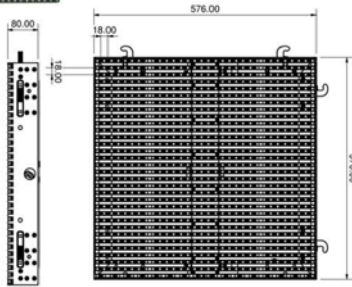

Front view

Dimensions

- Front access for maintenance
- Modular -join and stack with fitted cables.
- Fit to desired display size
- Indoor and Outdoor versions
- Low thickness
- Computer video file compatible
- Hot swap tile changing

Common Specifications

Aluminium Panel; Integrated power & data plug

Power Source	VAC 110 or 220, 50 & 60Hz	Operating Temperature	-20~50°C
Pixel per panel	1024 (32 x 32)	Viewing Angle	140° SMD
Video Frame Rate	50-60Hz, PAL, cat 5e 1Gb	Lifetime (50% brightness)	50,000 hours
Display Refresh Rate	1200 Hz	Protection Rating	IP65 (front & rear)
Red wavelength (dom)	625—630 nm	Colours	66.7 billion
Green wavelength (dom)	515—530 nm	Grey Scale (linear)	4096 ~ 16384 levels
Blue wavelength (dom)	465—475 nm	Brightness Control	100 steps
Colour Temperature	5000~9000K	Customized pixel pitch available	

Pitch	Pixels	Viewing distance	Brightness	Panel Size	Area & Weight	Input Power (Panel) Average / Max
P18 (18mm)	3086 / m ²	18M	4500 nits	576 x 576 x 80mm	0.33sqm 10kg	120W / 400W
P20.83 (20.83mm)	2305 / m ²	20M	3500 nits	666.6 x 666.6 x 80mm	0.44sqm; 13.5kg	150W / 450W
P25 (25mm)	1600 / m ²	25M	2200 nits	800 x 800 x 80mm	0.64sqm; 17kg	120W / 320W