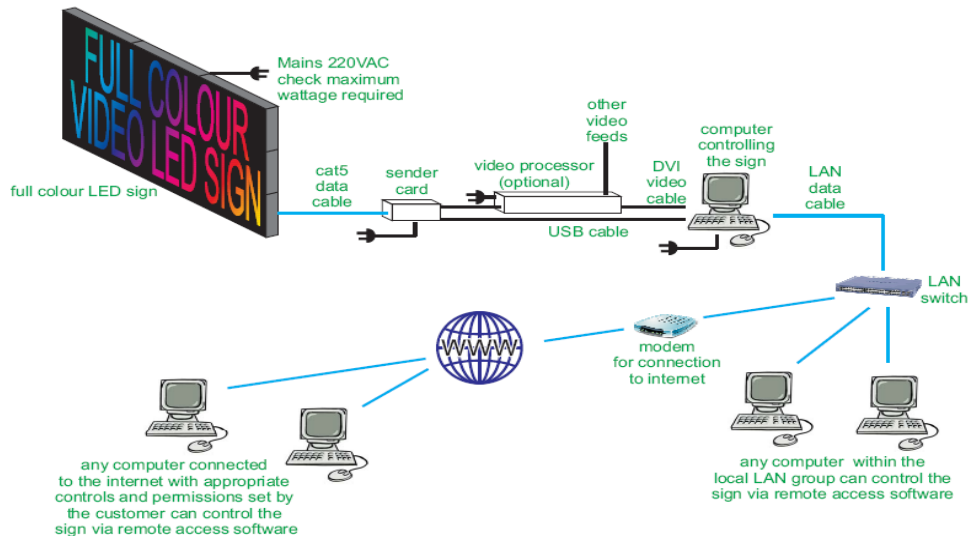

Contact us for a proposal customized for you, no obligations

☒ Full Vivid Colours & Actions with Instant Updates	☒ Generates business for you
☒ Instant Update & Multiple messages	☒ Networked for remote operation
☒ User friendly & easy to use	☒ Make your own contents

TENROD

Serving You With 24 Years LED Experience

NSW Tel: 02 9748 0655 Fax: 02 9748 0258
VIC Tel: 03 9886 7800 Fax: 03 9886 7799
QLD Tel: 07 3879 2133 Fax: 07 3879 2188
1/24 Vore Street, Silverwater, NSW 2128
21 Aristoc Road, Glen Waverley, VIC 3150

E-mail: sales@tenrod.com.au
Website: www.tenrod.com.au