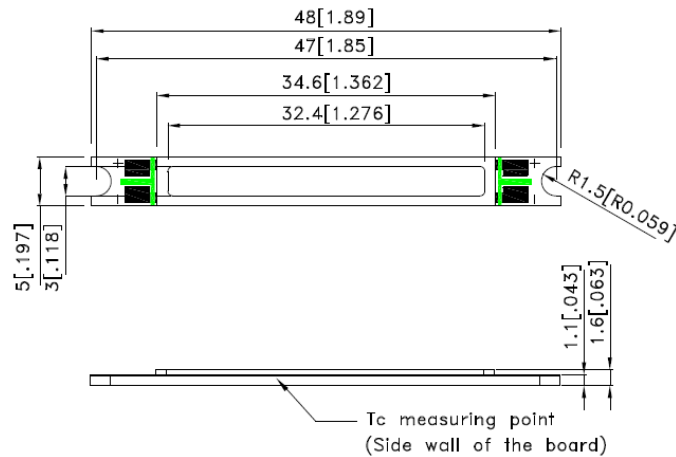

Kingbright

Linear High Power LED

KAS-4805 Series

Features:

- Very High Intensity Light Output
- Compact Linear Package
- Various colours, White Red, Yellow, Green, Blue
- Metal package for direct mount to heat sink
- ROHS Compliant
- 12VDC

Colour	Vf	If	Luminous Flux	2 θ ½ - X & Y
White 6500K	12V Typ	350mA Max	95 Lmn Typ	120°

Other colours also available

www.tenrod.com.au

sales@tenrod.com.au

Unit 1&2, 24 Vore St. Silverwater NSW 2128

Sydney

Tel: (02) 9748 0655