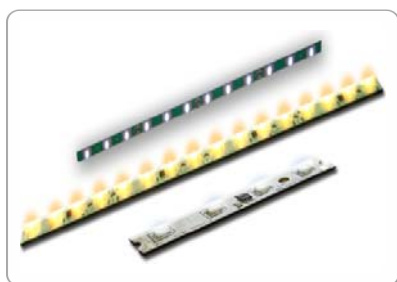

Solid State LED Lightings

AlumLEDLight

LED Lighting in Aluminium Reflector
1/2 Metre & 1 Metre

AlumTube T8 White LED Lights

16W & 32W

LED Light Strips

Flexible Light

White Overhead Lighting

E27 LED Lamps

Truck Lights

We can provide a wide range of LED Lighting products

- ◆ LED Lighting mounted in Aluminium Reflector
- ◆ LED Lighting in fluorescent tube T8 mountings
- ◆ White overhead lamps
- ◆ Sealed Flexible LED strips
- ◆ LED strips for Edge & Backlighting
- ◆ E27 LED powered lamps
- ◆ Truck lights